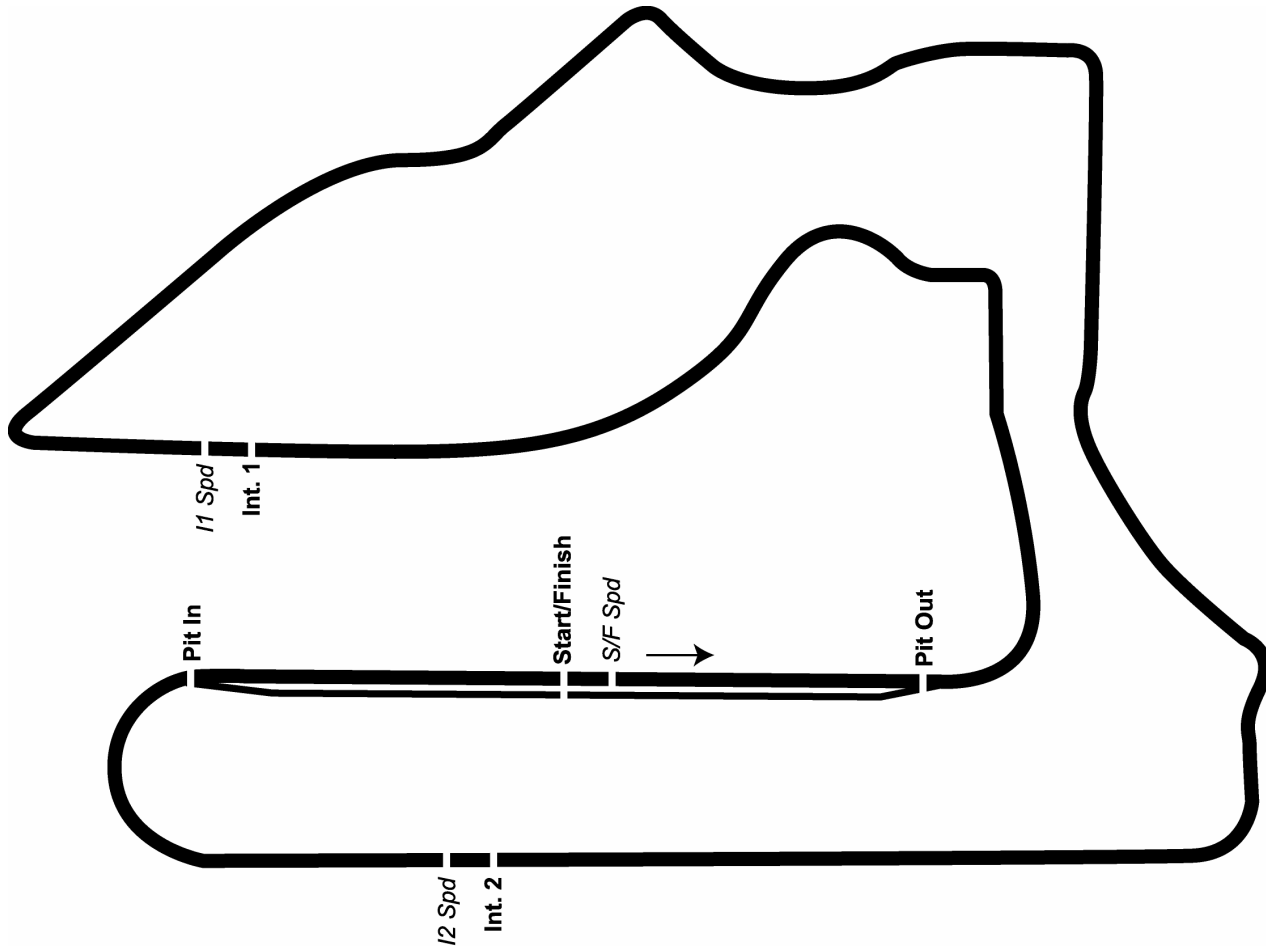

Sebring International Raceway

3.715 miles

Sectors

<u>Description</u>	<u>Length (miles)</u>
Start/Finish to Pit Out	0.176
Pit Out to Int. 1	.945
Int. 1 to Int. 2	2.052
Int. 2 to Pit In	0.441
Pit In to Start/Finish	.101

Speed Traps

<u>Description</u>	<u>Length (miles)</u>
S/F Speed	.019
I1 Spd	.023
I2 Spd	.024